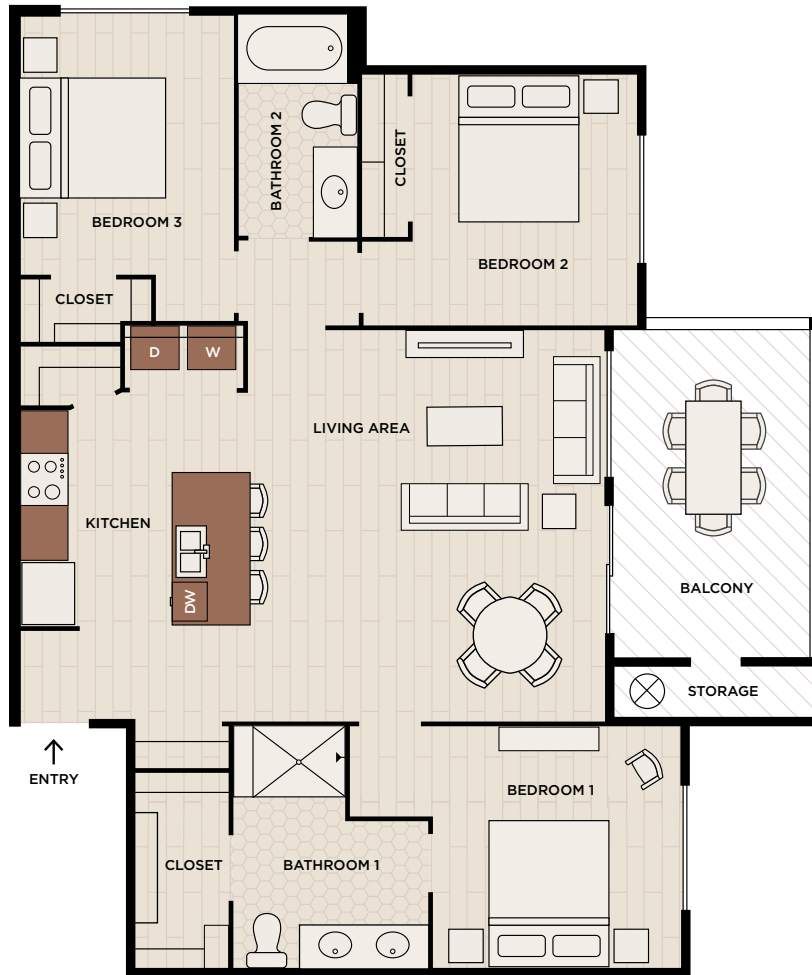

# THE KELSEY

## SUNFLOWER

3 BEDROOM

2 BATHROOM

1,261 SQUARE FEET APARTMENT

157 SQUARE FEET BALCONY

APARTMENT NUMBER

RENT QUOTE

LEASE TERM