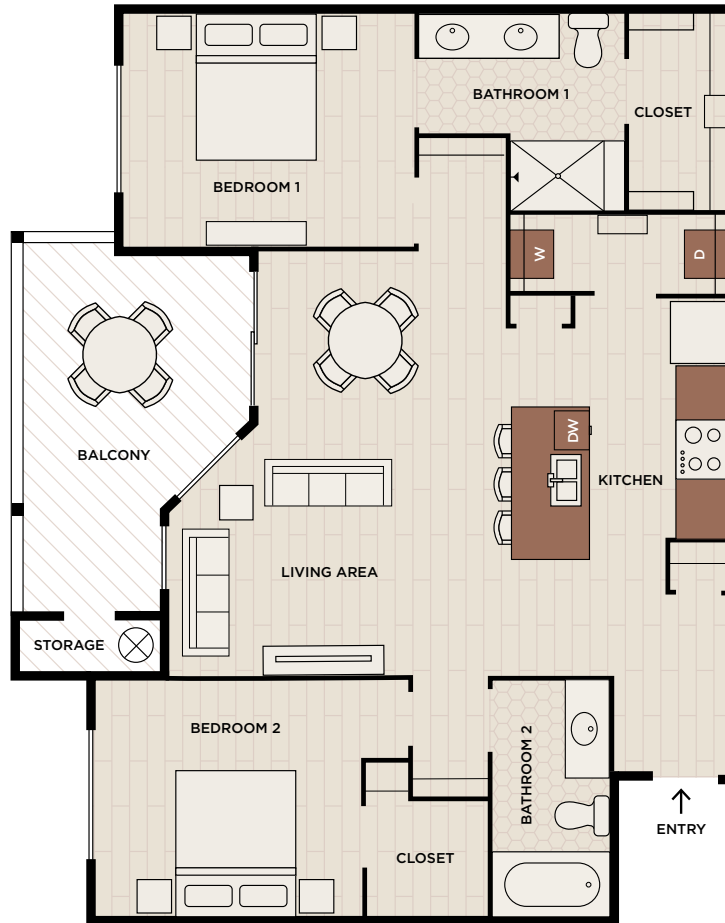

# THE KELSEY

## PAPERWHITE

2 BEDROOM

2 BATHROOM

1,161 SQUARE FEET APARTMENT

163 SQUARE FEET BALCONY

APARTMENT NUMBER

RENT QUOTE

LEASE TERM