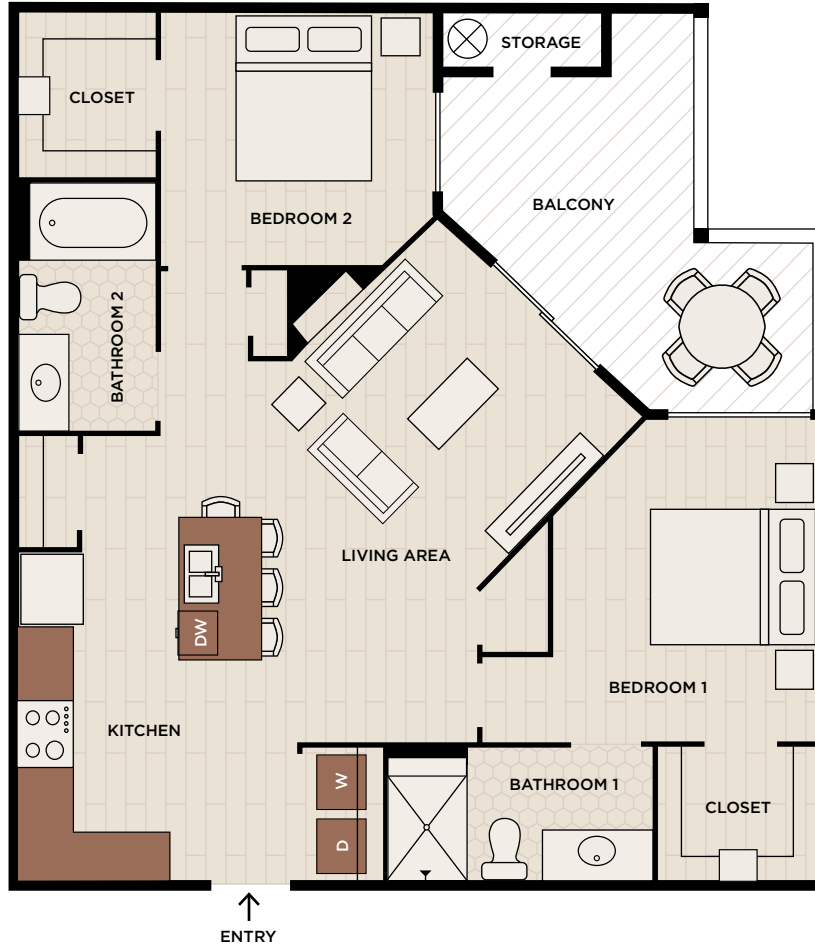

THE KELSEY

SCOFIELD FARMS

BY BONNER CARRINGTON™

LANTANA

2 BEDROOM

2 BATHROOM

1,026 SQUARE FEET APARTMENT

168 SQUARE FEET BALCONY

Floor plans are artist's rendering. All dimensions are approximate. Actual product and specifications may vary in dimension or detail. Not all features are available in every apartment. Prices and availability are subject to change. Please see a representative for details. Equal housing opportunity.