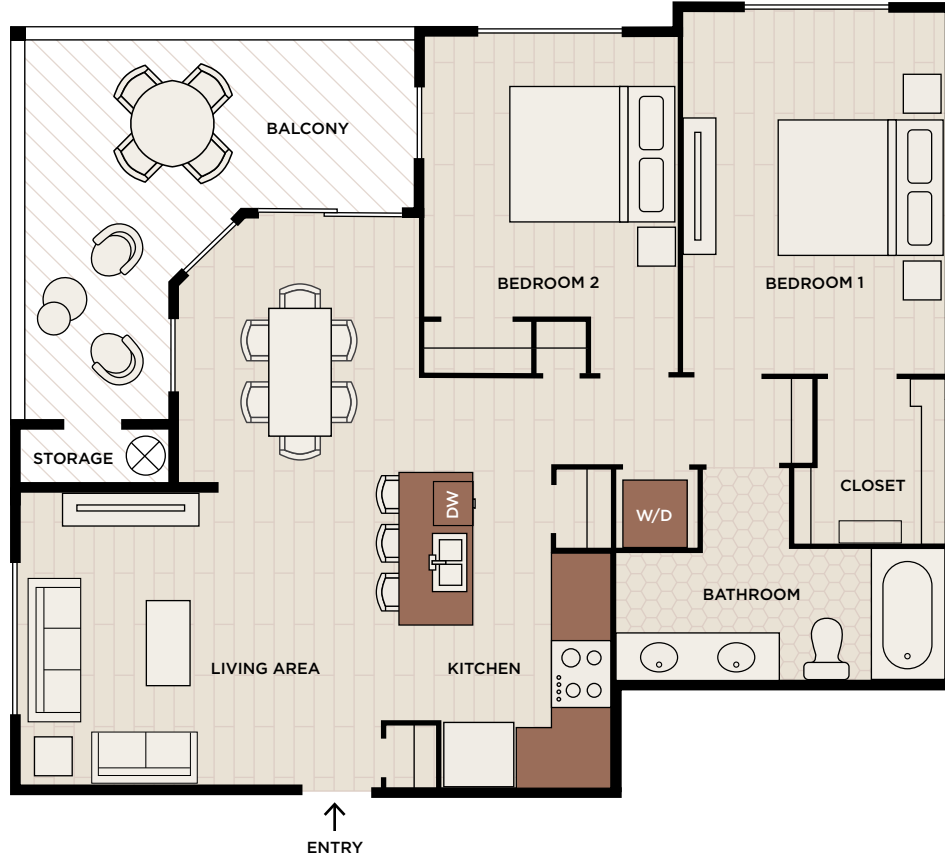

THE KELSEY

SCOFIELD FARMS

BY BONNER CARRINGTON™

RAIN LILY

2 BEDROOM

1 BATHROOM

1,008 SQUARE FEET APARTMENT

191 SQUARE FEET BALCONY

Floor plans are artist's rendering. All dimensions are approximate. Actual product and specifications may vary in dimension or detail. Not all features are available in every apartment. Prices and availability are subject to change. Please see a representative for details. Equal housing opportunity.