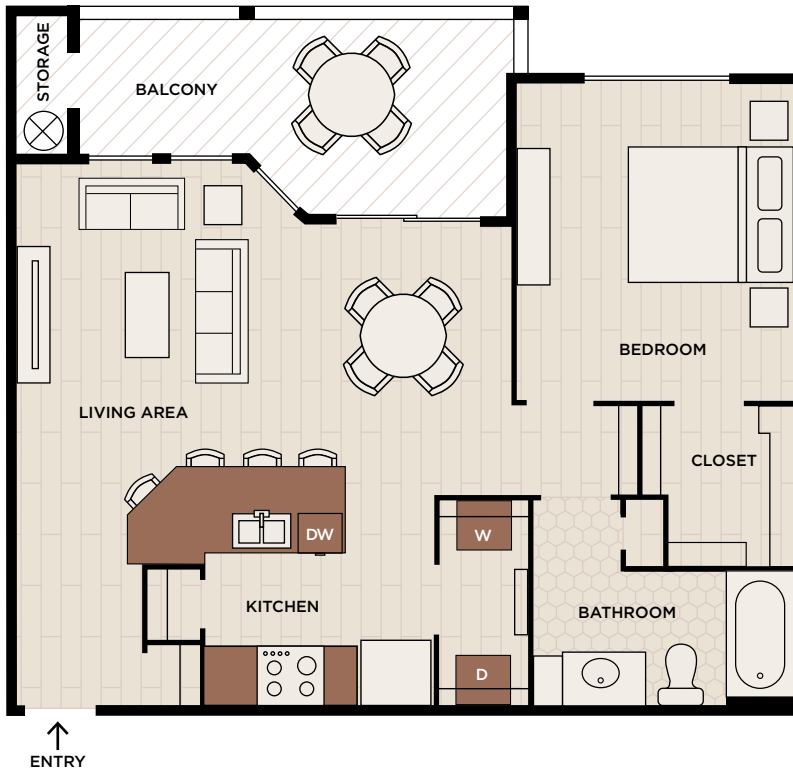

THE KELSEY

SCOFIELD FARMS

BY BONNER CARRINGTON™

PRIMROSE

1 BEDROOM

1 BATHROOM

792 SQUARE FEET APARTMENT

140 SQUARE FEET BALCONY

Floor plans are artist's rendering. All dimensions are approximate. Actual product and specifications may vary in dimension or detail. Not all features are available in every apartment. Prices and availability are subject to change. Please see a representative for details. Equal housing opportunity.