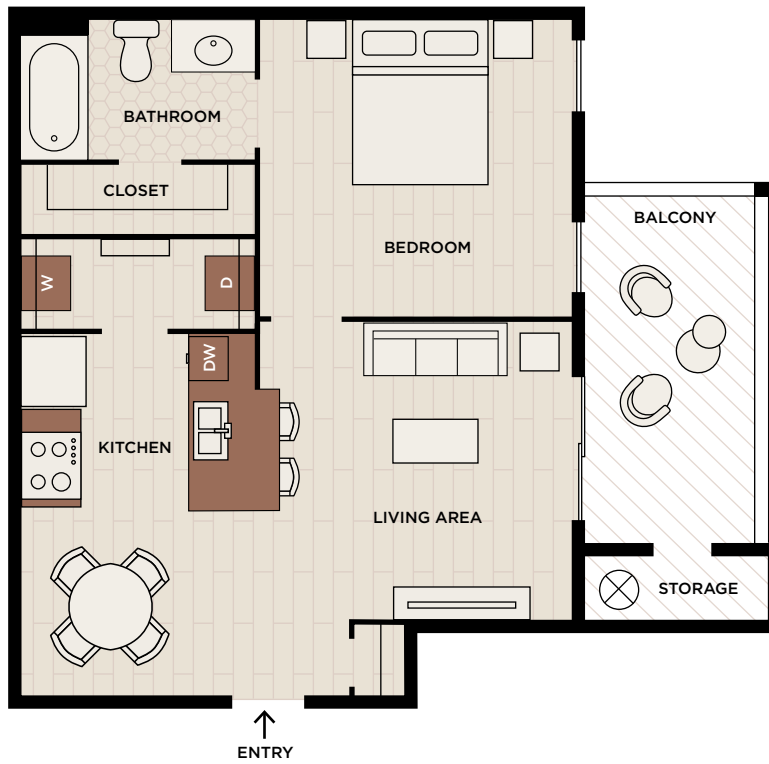

THE KELSEY

SCOFIELD FARMS

BY BONNER CARRINGTON™

BLUEBELL

1 BEDROOM

1 BATHROOM

671 SQUARE FEET APARTMENT

125 SQUARE FEET BALCONY

Floor plans are artist's rendering. All dimensions are approximate. Actual product and specifications may vary in dimension or detail. Not all features are available in every apartment. Prices and availability are subject to change. Please see a representative for details. Equal housing opportunity.